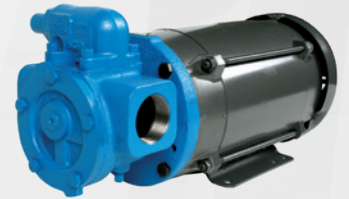

MOTOR SPEED PRODUCT LINE

SERIES: 75, 475

CAST IRON CONSTRUCTION

FEATURES & BENEFITS

- The close-coupled pump size is cut to a minimum, saving space
- Mounts directly to the motor, no drive equipment needed
- Simplified rotor retention system, economical for medium duty applications

CURVES

PORTING

- Opposite (180°)
- NPT

SEALING

- Lip Seals
- Component Mechanical Seal

MOUNTING

- Motor Mount
NEMA: 56C, 143TC, 145TC, 182C, 184C
IEC: 80, 90 B5 Flange

DRIVES

 Motor Mounted Drive

(HL475 M Drive)

TYPICAL APPLICATIONS

- Filtering
- Circulating
- Transferring
- Lubricating

VIKING PUMP®

VIKING PUMP, INC.

A Unit of IDEX Corporation
406 State Street
Cedar Falls, Iowa 50613 U.S.A.
vikingpump.com