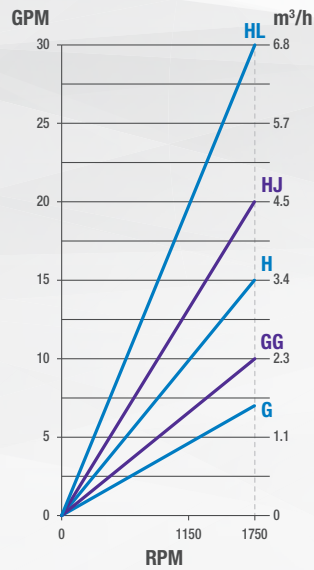

Top-mounted internal relief valve prevents excessive pressures in the discharge line, while maintaining a small overall footprint

CAPACITY

to 30 GPM
(6.8 m³/h)

PRESSURE

475 Series to 100 PSI (7 BAR)
75 Series to 50 PSI (3 BAR)

TEMPERATURE

-20°F to +350°F
(-30°C to +175°C)

VISCOSITY

28 to 2,500 SSU
(1 to 550 cSt)

VIKING PUMP®

PERFORMANCE

MODELS		SPECIFICATIONS					
Motor Mount		Performance			Standard Ports		
Lip Seal	Mechanical Seal	Max Speed, RPM	GPM	m ³ /h	Size, Inches	Type	
G75	G475	1750	7	1.6	1	NPT	
GG75	GG475	1750	10	2.3	1	NPT	
H75	H475	1750	15	3.4	1.5	NPT	
HJ75	HJ475	1750	20	4.5	1.5	NPT	
HL75	HL475	1750	30	6.8	1.5	NPT	

CURVES

PORTING

- Opposite (180°)
- NPT

SEALING

- Lip Seals
- Component Mechanical Seal

MOUNTING

- Motor Mount
NEMA: 56C, 143TC, 145TC, 182C, 184C
IEC: 80, 90 B5 Flange

DRIVES