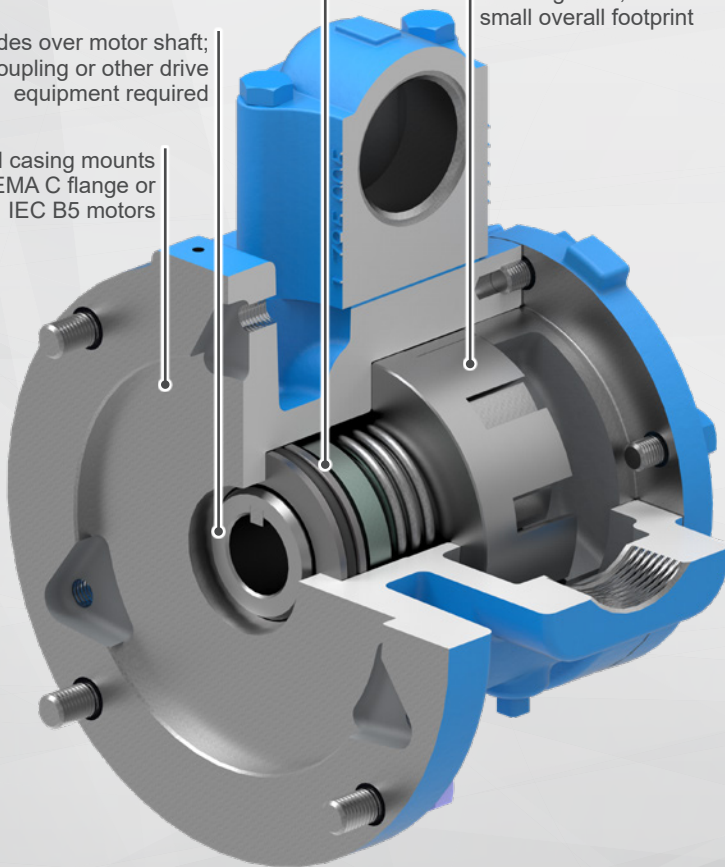

MOTOR SPEED PRODUCT LINE

SERIES: 75, 475

CAST IRON CONSTRUCTION

FEATURES & BENEFITS

- The close-coupled pump size is cut to a minimum, saving space
- Mounts directly to the motor, no drive equipment needed
- Simplified rotor retention system, economical for medium duty applications

Lip seal (75 Series) or mechanical seal (475 Series) versions available

Rotor slides over motor shaft; no coupling or other drive equipment required

Flanged casing mounts directly to NEMA C flange or IEC B5 motors

Top-mounted internal relief valve prevents excessive pressures in the discharge line, while maintaining a small overall footprint

CAPACITY

to 30 GPM
(6.8 m³/h)

PRESSURE

475 Series to 100 PSI (7 BAR)
75 Series to 50 PSI (3 BAR)

TEMPERATURE

-20°F to +350°F
(-30°C to +175°C)

VISCOSITY

28 to 2,500 SSU
(1 to 550 cSt)

VIKING PUMP®

PERFORMANCE

MODELS		SPECIFICATIONS					
Motor Mount		Performance			Standard Ports		
Lip Seal	Mechanical Seal	Max Speed, RPM	GPM	m ³ /h	Size, Inches	Type	
G75	G475	1750	7	1.6	1	NPT	
GG75	GG475	1750	10	2.3	1	NPT	
H75	H475	1750	15	3.4	1.5	NPT	
HJ75	HJ475	1750	20	4.5	1.5	NPT	
HL75	HL475	1750	30	6.8	1.5	NPT	